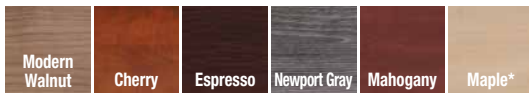

Available Racetrack Finishes

*Maple - please call for availability.