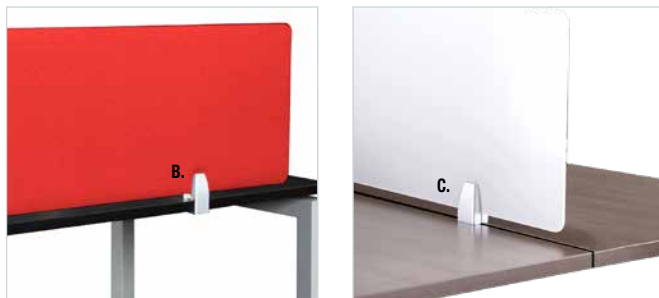

OUR PRIVACY SCREENS/MODESTY PANELS can be mounted above or below most worksurfaces with our designer mounting brackets. Acrylic and fabric options to suit the modern environment.

Top Mount in your choice of Acrylic or Fabric

Features

- 2 1/4" thick Aluminum frame construction provides outstanding strength and durability
- Installation and reconfigurations are quick and easy with SpaceMax's EZLOCK connection system
- Stylish contemporary design
- Stocked in upgraded designer fabric