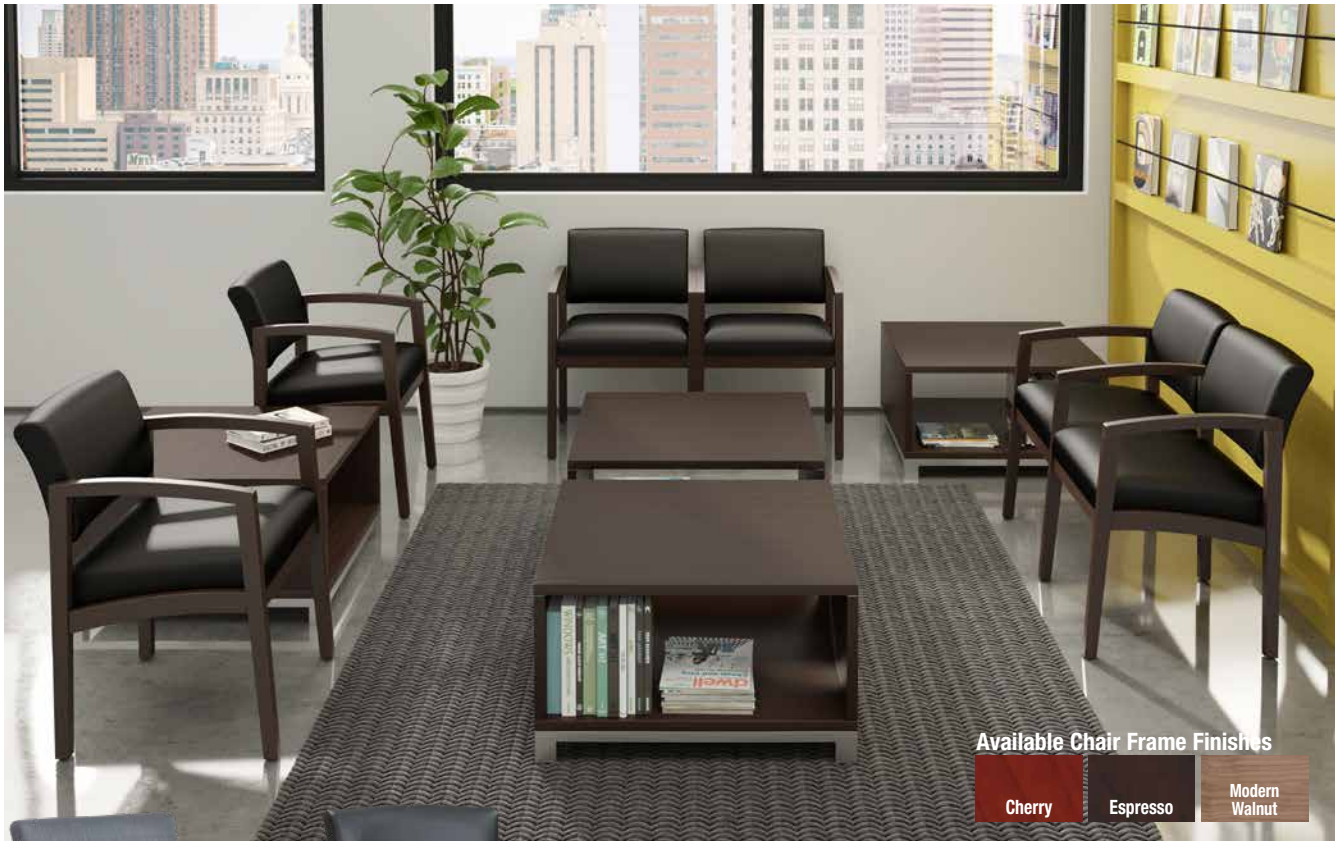

Redmond Wood Guest Seating

Performance Wood Chairs are constructed of solid wood for maximum strength and durability. The wood is dried to specific tolerances before milling, to ensure perfect fit of all joints, structural soundness, and even finishing. Joints are glued and reinforced for strength and stability.

Redmond Wood Guest Chair

Model No. 1700 - Stocked in Black Bonded Leather or Slate Fabric on Modern Walnut, Cherry and Espresso Frame. List $299

**Bonded
Leather**

**Designer
Fabric**

Black

Slate

Cube Laminate Coffee Tables

Available Finishes

Cube Laminate Coffee Table with Silver Base

Model No. PL9997/9998
30"W x 30"D x 18.5"H
Stocked in Modern Walnut, White, Espresso & Newport Gray. List $397

Cube Laminate Coffee Table with Laminate Base

Model No. PL9997/9999
30"W x 30"D x 15"H
Stocked in Modern Walnut, White, Espresso & Newport Gray. List $273