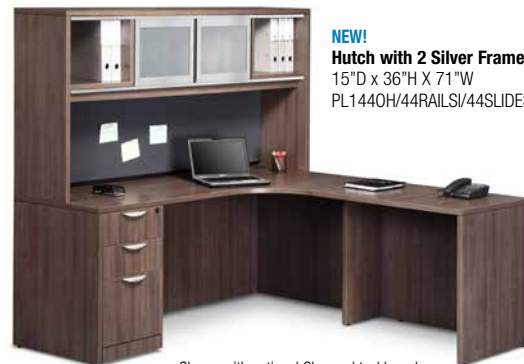

NEW!
Hutch with 2 Silver Frame Sliding Doors
15"D x 36"H X 71"W
PL1440H/44RAILS/44SLIDESGD List $636

Shown with optional Charcoal tackboard